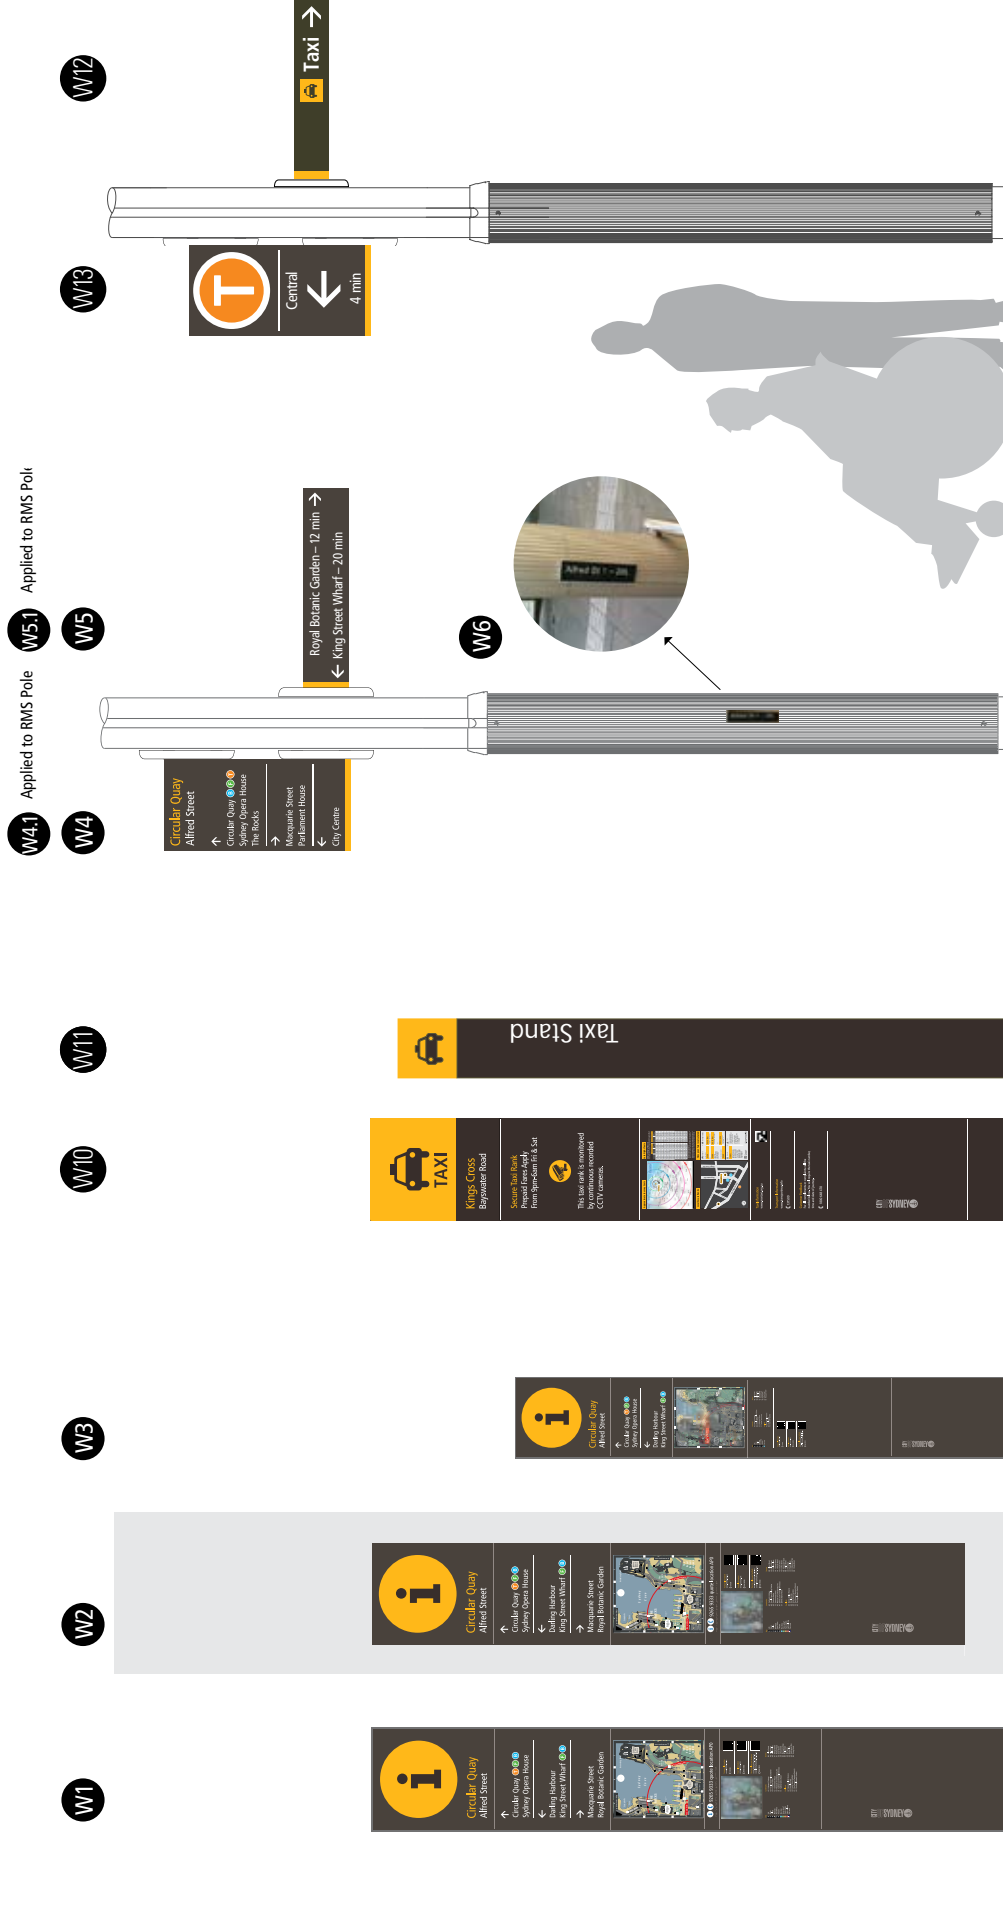

ATTACHMENT A

WAYFINDING SIGNAGE – KIT OF PARTS

ATTACHMENT A

Pylon – Free Standing, Wall Mounted, Small Free Standing, Taxi Rank, Taxi Stand

Flag & Finger Sign – Fixed to pole: Wayfinding, Public Transport, Taxi Tactile Indicator

ATTACHMENT A

- W7.1 Small Map
- W7
- W8
- W9

Map – Surface mounted

Destination Marker

Interpretation Marker